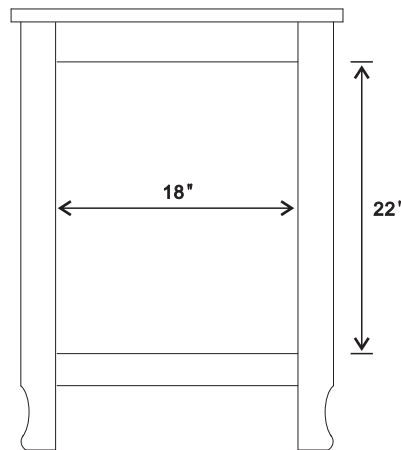

BELLATERRA HOME

Model: 9010-24

Top view

Front view

Back view

Side view

NOTE: SINK STYLE, SHAPE, FAUCET HOLES, CUTOUT ON TOP, VANITY MAY VARY FROM THE PICTURE ABOVE. INSTRUCTIONAL PURPOSE ONLY.

Professional installation is recommended.
www.bellaterra-home.com