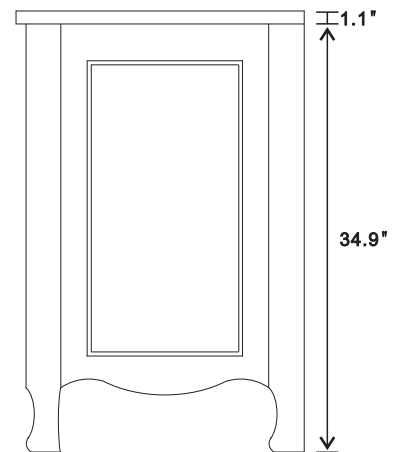

BELLATERRA HOME

Model: 9010-24

Top view

Front view

Back view

Side view

NOTE: SINK STYLE, SHAPE, FAUCET HOLES, CUTOUT ON TOP, VANITY MAY VARY FROM THE PICTURE ABOVE. INSTRUCTIONAL PURPOSE ONLY.

Professional installation is recommended.
www.bellaterra-home.com