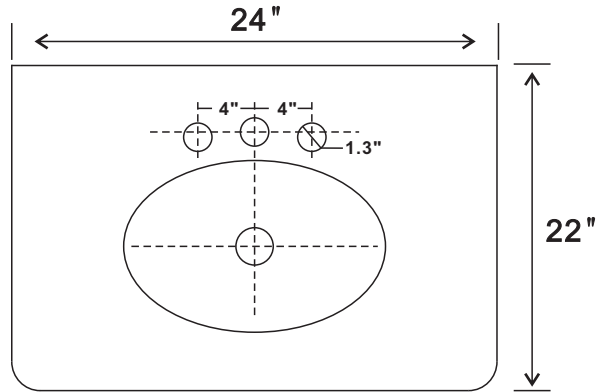

BELLATERRA HOME

Model: 9010-24

Top view

Front view

Back view

Side view

NOTE: SINK STYLE, SHAPE, FAUCET HOLES, CUTOUT ON TOP, VANITY MAY VARY FROM THE PICTURE ABOVE. INSTRUCTIONAL PURPOSE ONLY.

Professional installation is recommended.
www.bellaterra-home.com