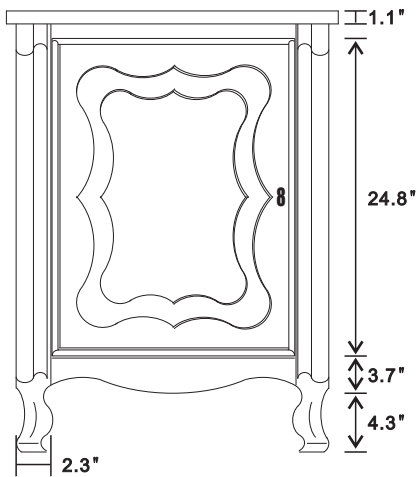

BELLATERRA HOME

Model: 9010-24

Top view

Front view

Back view

Side view

NOTE: SINK STYLE, SHAPE, FAUCET HOLES, CUTOUT ON TOP, VANITY MAY VARY FROM THE PICTURE ABOVE. INSTRUCTIONAL PURPOSE ONLY.

Professional installation is recommended.
www.bellaterra-home.com